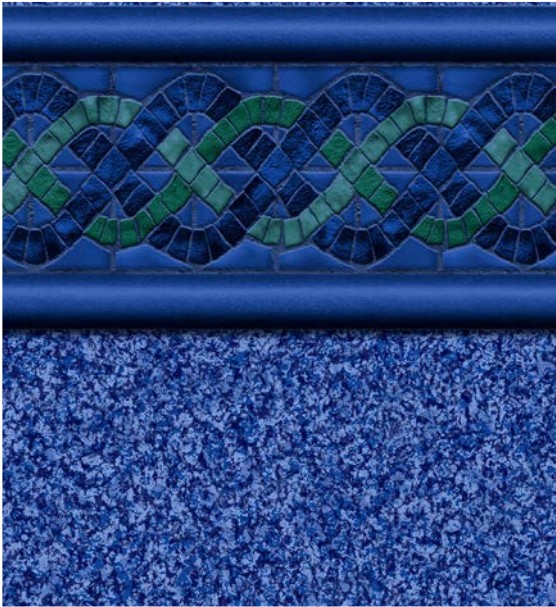

DEEP BLUE SEA

Kensington with Canyon
Destination Series / 28 Mil