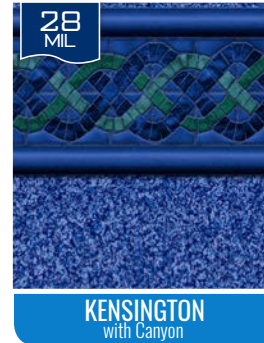

Note: Patterns are representation of the liners, see vinyl samples to ensure color accuracy.