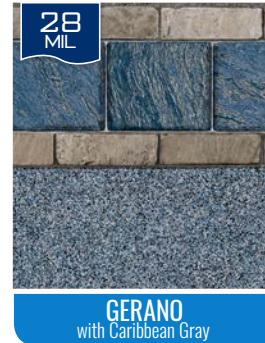

Note: Patterns are representation of the liners, see vinyl samples to ensure color accuracy.