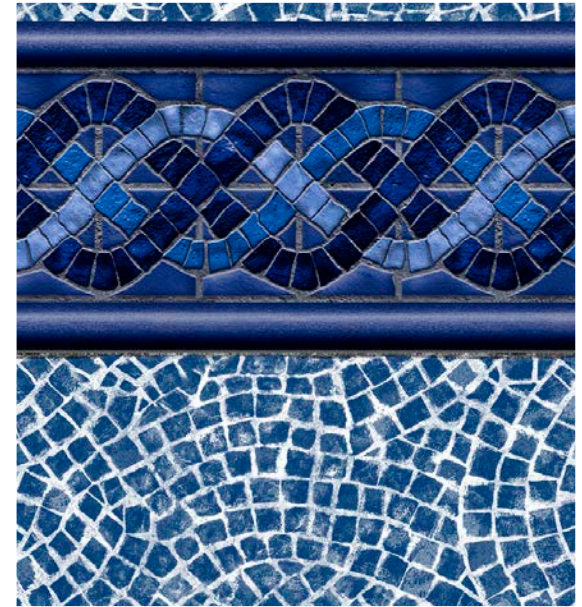

LINER SHOWN: SOUTH BEACH

Note: Patterns are representation of the liners, see vinyl samples to ensure color accuracy.

Sunset Beach with Mosaic Light Blue
Signature Plus Series / Free 28/28 Mil Upgrade

Ocean Beach with Mosaic Light Blue
Signature Plus Series / Free 28/28 Mil Upgrade