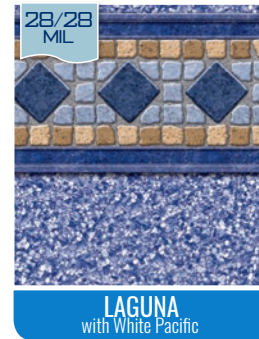

AVAILABLE IN 28/28 MIL

These patterns receive a 28 Mil upgrade in both wall & floor at no additional cost.

Note: Patterns are representation of the liners, see vinyl samples to ensure color accuracy.

LINER SHOWN: MOSAIC LIGHT BLUE FULL FLOOR