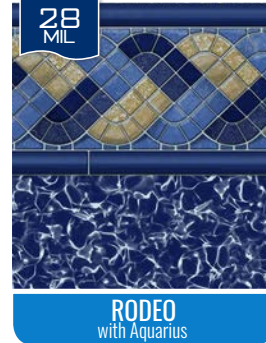

Note: Patterns are representation of the liners, see vinyl samples to ensure color accuracy.