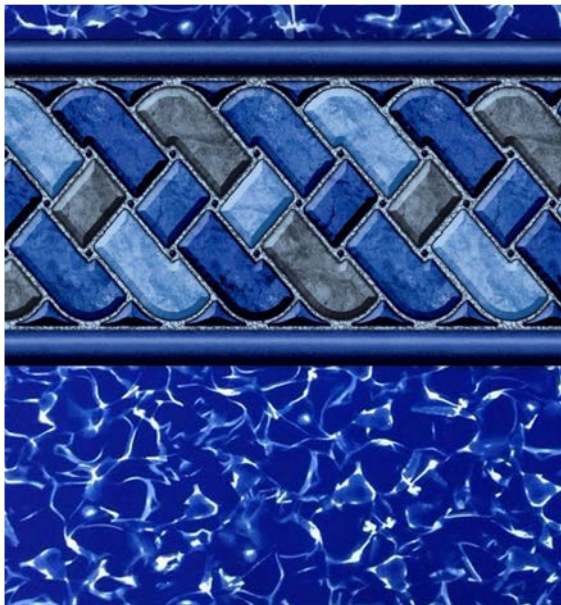

Cayman with Mystic Light Blue
Signature Plus Series / Free 28/28 Mil Upgrade