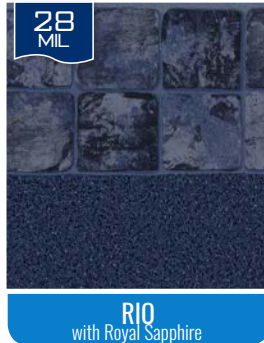

Note: Patterns are representation of the liners, see vinyl samples to ensure color accuracy.