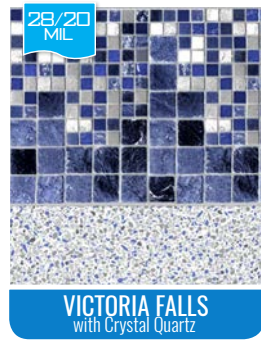

SIGNATURE PLUS SERIES

AVAILABLE IN 28/28 MIL

These patterns receive a 28 Mil upgrade in both wall & floor at no additional cost.