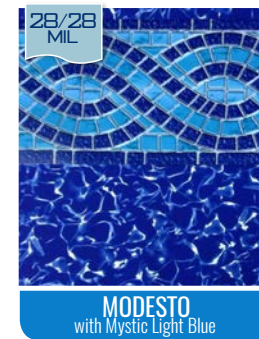

AVAILABLE IN 28/28 MIL

These patterns receive a 28 Mil upgrade in both wall & floor at no additional cost.

Note: Patterns are representation of the liners, see vinyl samples to ensure color accuracy.

LINER SHOWN: MOSAIC LIGHT BLUE FULL FLOOR