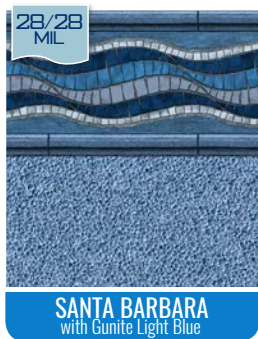

Note: Patterns are representation of the liners, see vinyl samples to ensure color accuracy.