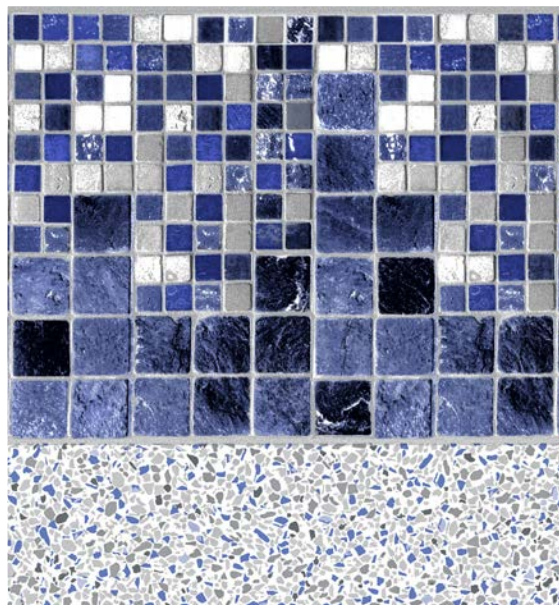

Note: Patterns are representation of the liners, see vinyl samples to ensure color accuracy.

LINER SHOWN: WHITEHAVEN