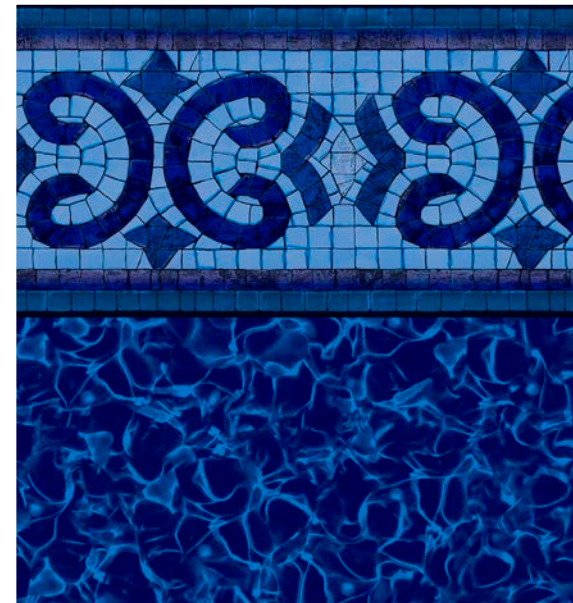

Oxford with Aquarius HD
Destination Series / 28 Mil