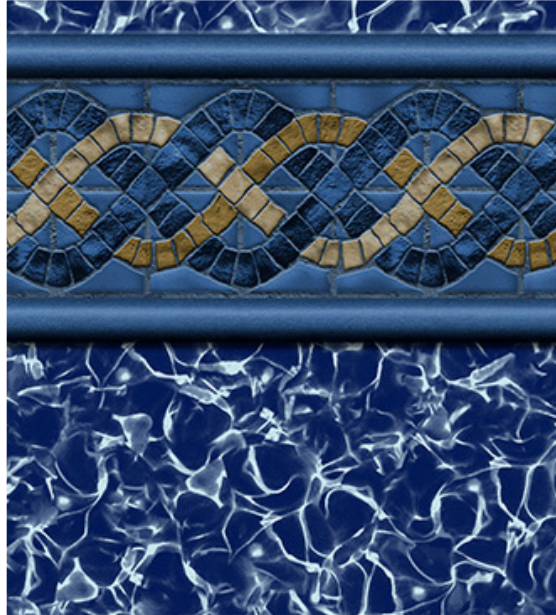

Blue Hampton with Aquarius
Destination Series / 28 or 20 Mil