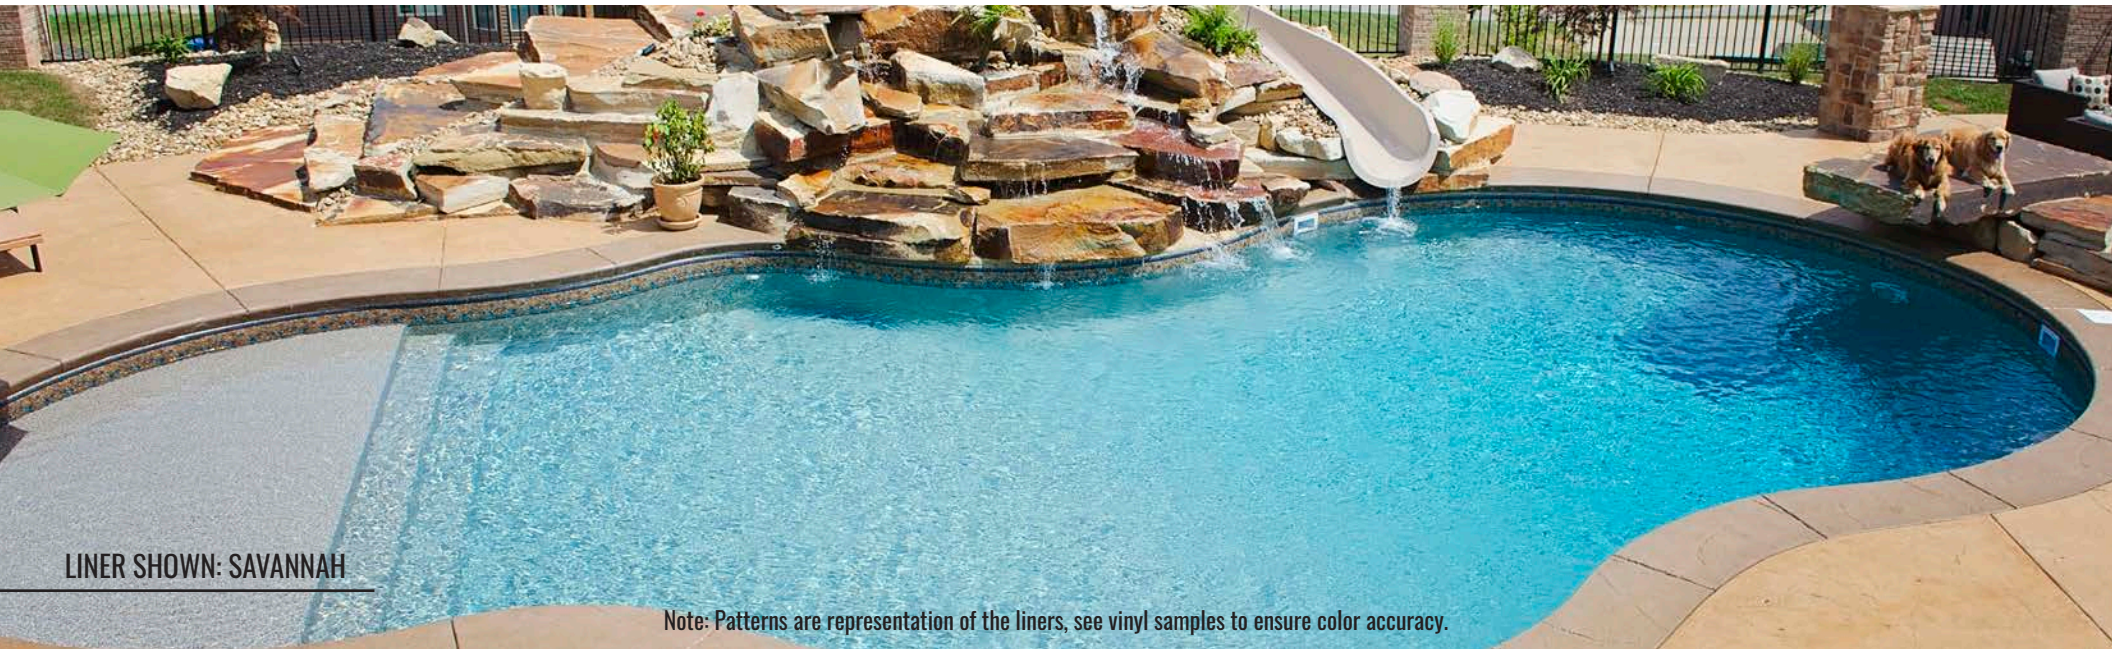

LINER SHOWN: SAVANNAH

Note: Patterns are representation of the liners, see vinyl samples to ensure color accuracy.