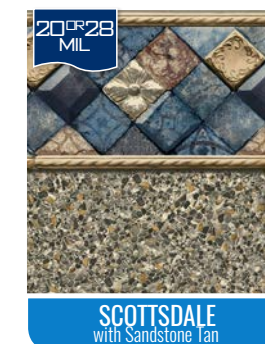

Note: Patterns are representation of the liners, see vinyl samples to ensure color accuracy.