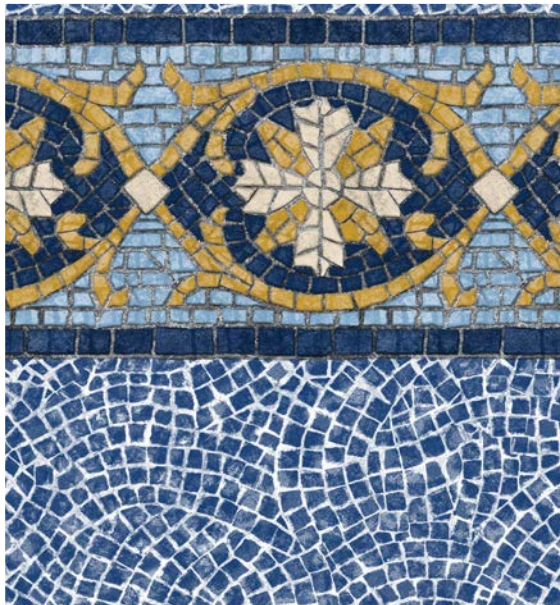

Monterrey with Cobblestone
Destination Series / 28 or 20 Mil