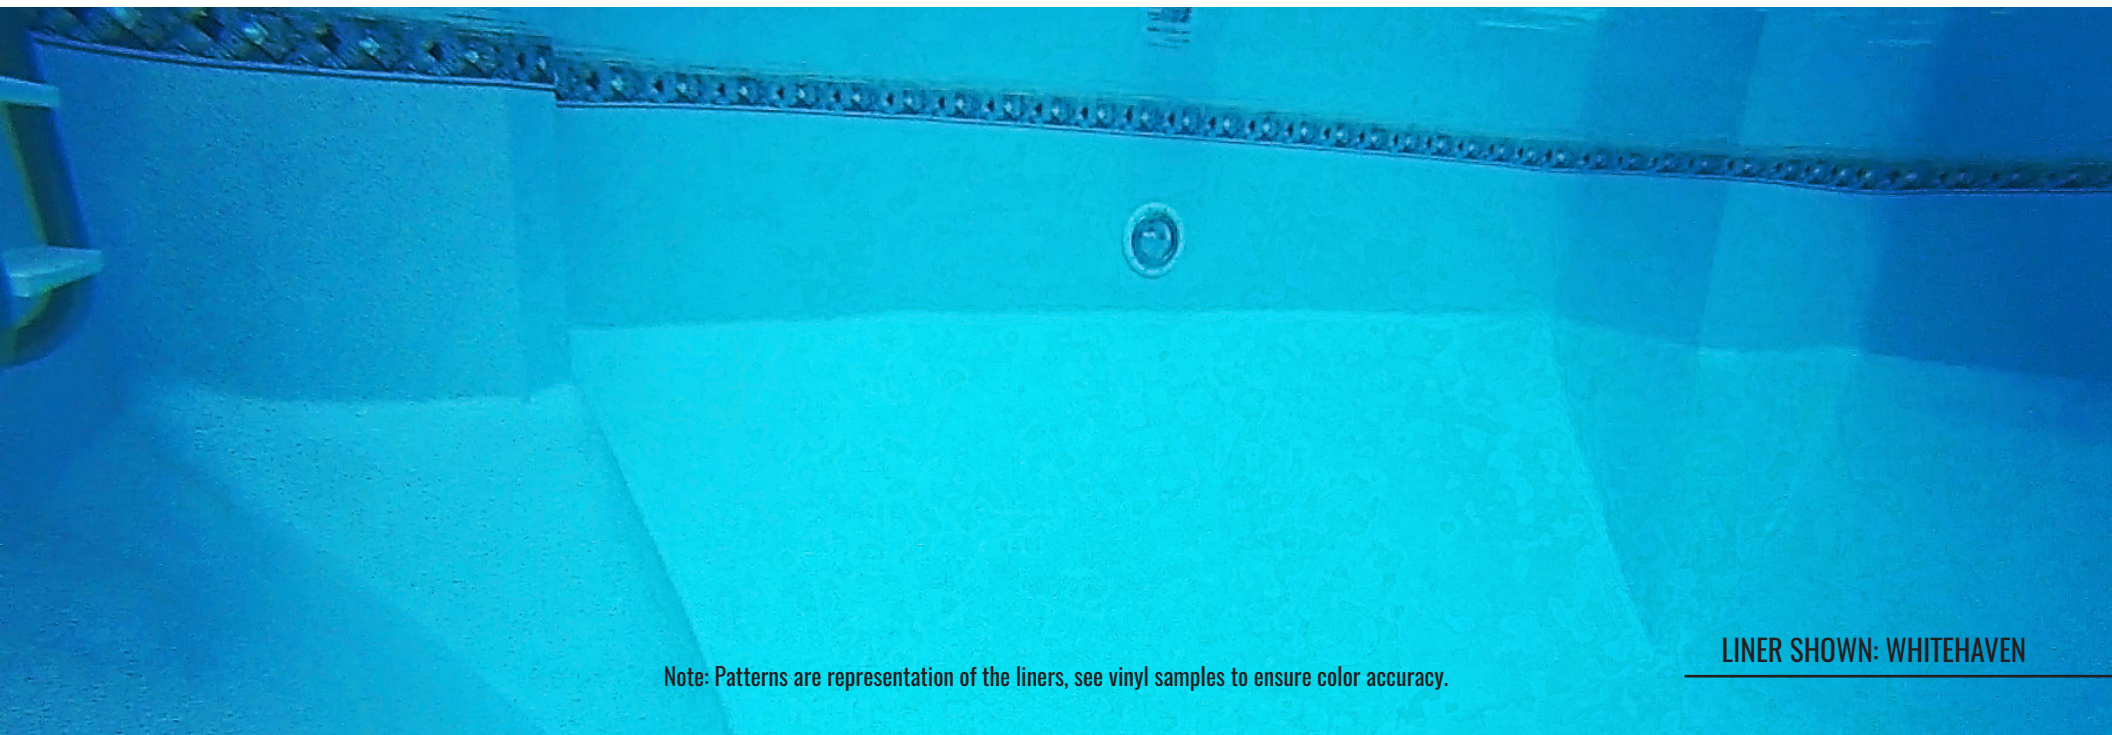

La Jolla with Crystal Quartz
Signature Series / Free 28/20 Mil Upgrade

Victoria Falls with Crystal Quartz
Signature Series / Free 28/20 Mil Upgrade

Whitehaven with Crystal Quartz
Signature Plus Series / Free 28/28 Mil Upgrade

Note: Patterns are representation of the liners, see vinyl samples to ensure color accuracy.

LINER SHOWN: WHITEHAVEN