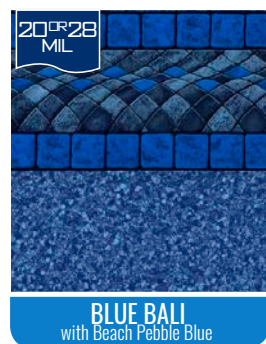

Note: Patterns are representation of the liners, see vinyl samples to ensure color accuracy.