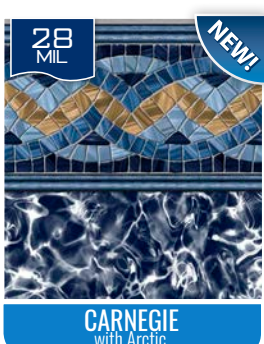

Note: Patterns are representation of the liners, see vinyl samples to ensure color accuracy.