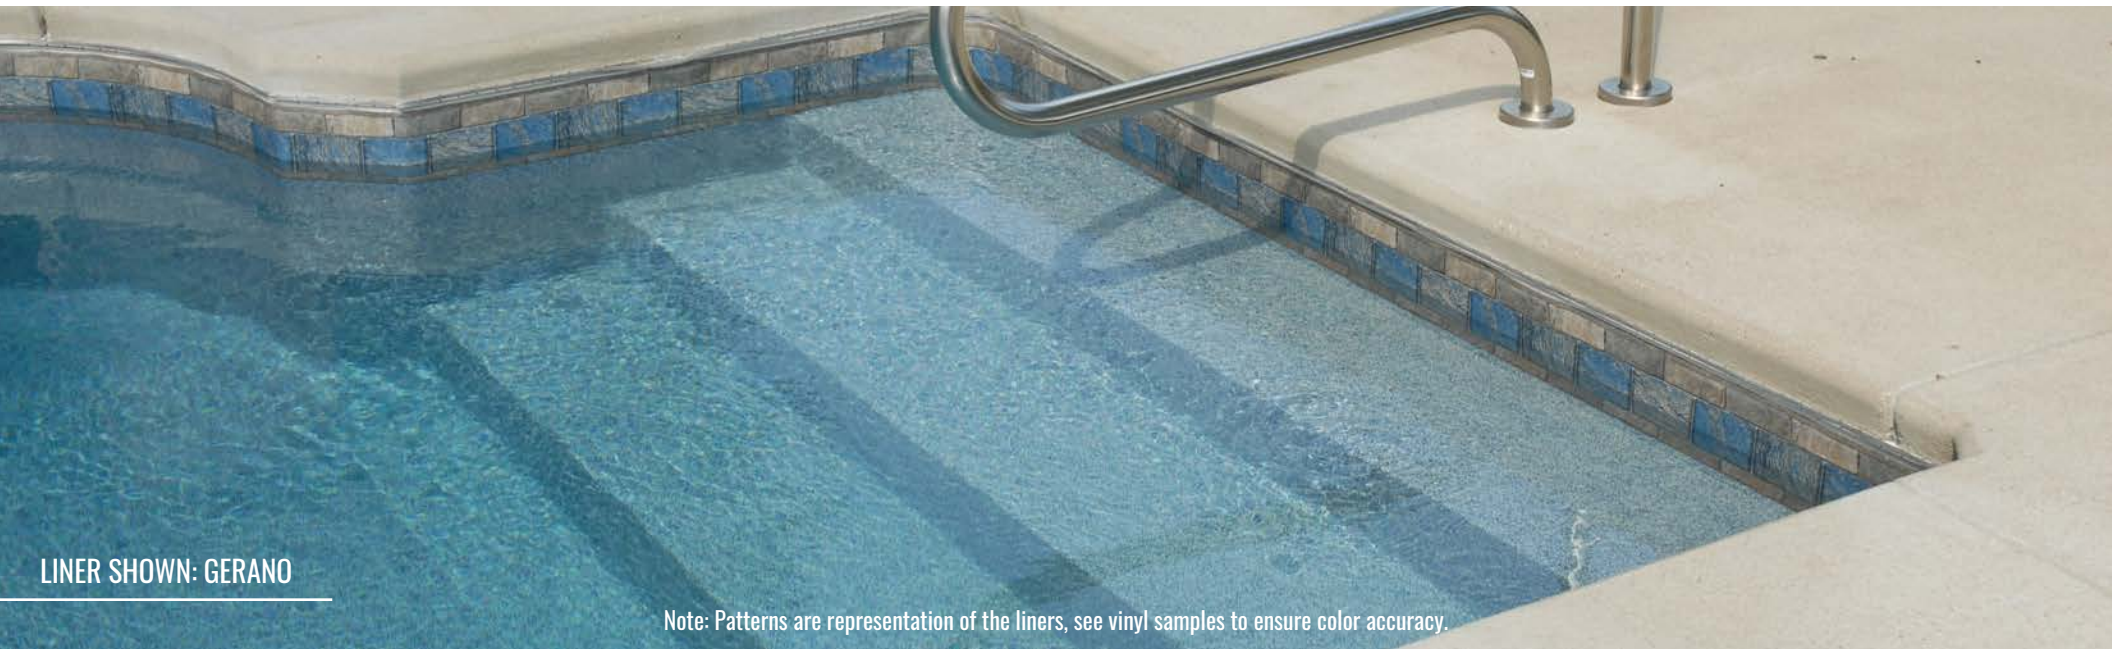

Gerano with Caribbean Gray
Destination Series / 28 Mil

LINER SHOWN: GERANO

Note: Patterns are representation of the liners, see vinyl samples to ensure color accuracy.

BEACHSIDE

MEET YOUR MIRAGE...

You'll swear there's sand in your shoes when you spend the day lounging in a pool setting based in one of these bright, fun options. With their sandy, sun-kissed patterns and grainy shoreline undertones, these liner options inspire coastal imagery with their decidedly seaside scenery inspired by the beach itself.