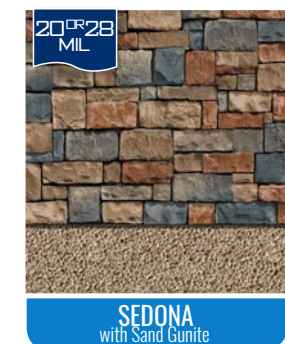

Note: Patterns are representation of the liners, see vinyl samples to ensure color accuracy.