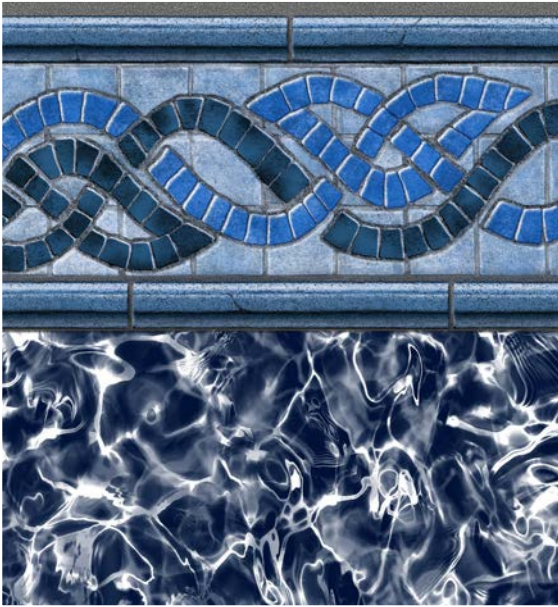

LAGOON

New! Aspen with Arctic
Destination Series / 28 Mil