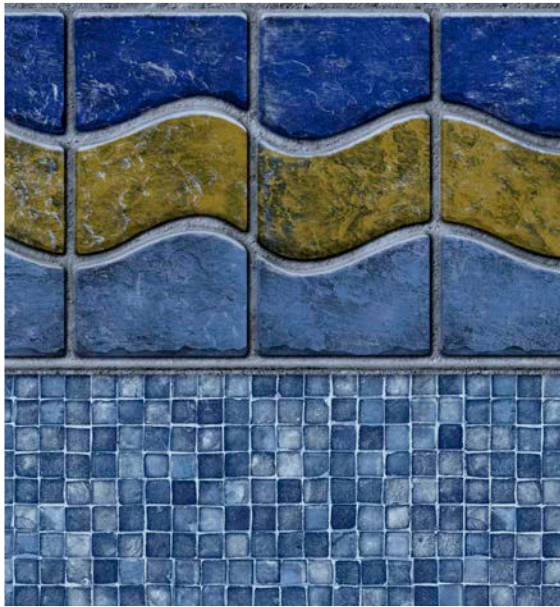

LINER SHOWN: MIDNIGHT OCEAN

LAGOON

New! Aspen with Arctic
Destination Series / 28 Mil

New! Carnegie with Arctic
Destination Series / 28 Mil

South Beach with Aurora
Signature Series / Free 28/20 Mil Upgrade

LINER SHOWN: SOUTH BEACH

Note: Patterns are representation of the liners, see vinyl samples to ensure color accuracy.

Sunset Beach with Mosaic Light Blue
Signature Plus Series / Free 28/28 Mil Upgrade

Ocean Beach with Mosaic Light Blue
Signature Plus Series / Free 28/28 Mil Upgrade