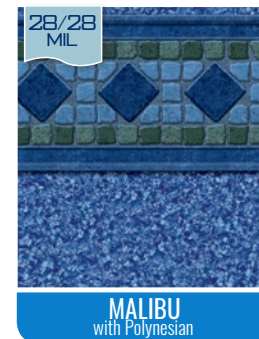

Note: Patterns are representation of the liners, see vinyl samples to ensure color accuracy.