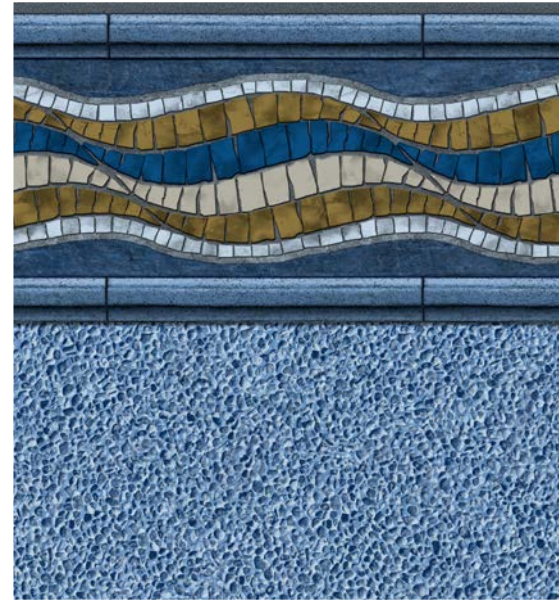

Santa Rosa with Gunite Light Blue
Signature Plus Series / Free 28/28 Mil Upgrade