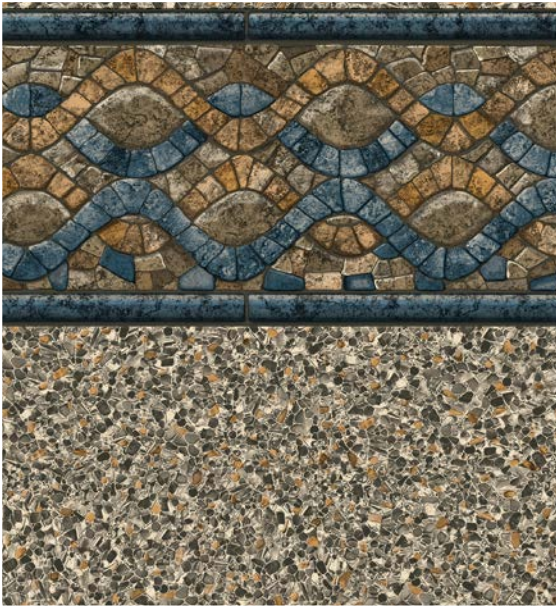

BEACHSIDE

Savannah with Sandstone Tan
Destination Series / 28 or 20 Mil