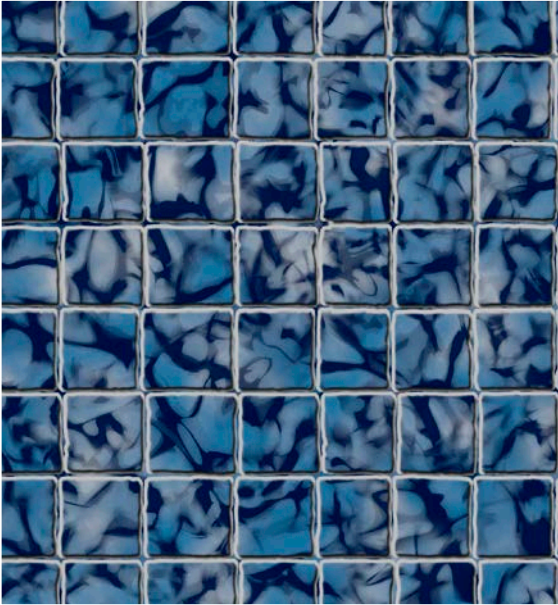

Note: Patterns are representation of the liners, see vinyl samples to ensure color accuracy.

LINER SHOWN: WHITEHAVEN

LINER SHOWN: LOS CABOS

FULL FLOOR PATTERNS & Sure-Step™

The below patterns are available with no Tile Border at no additional upcharge. These patterns are also available with Sure-Step™. Sure-Step™ material is specifically designed to add texture and durability where your liner needs it most! An upgrade charge does apply for Sure-Step™ material.

Note: Patterns are representation of the liners, see vinyl samples to ensure color accuracy.

LINER SHOWN: CARIBBEAN GRAY FULL FLOOR

FULL FLOOR EXCLUSIVE PATTERNS

New! Midnight Quartz Full Floor
Full Floor Exclusive / 28 Mil

New! Blue Topaz Full Floor
Full Floor Exclusive / 28 Mil

New! Gray Crystal Full Floor
Full Floor Exclusive / 28 Mil

Note: Patterns are representation of the liners, see vinyl samples to ensure color accuracy.