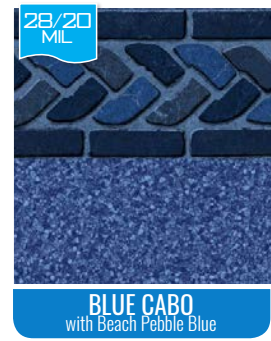

SIGNATURE PLUS SERIES

AVAILABLE IN 28/28 MIL

These patterns receive a 28 Mil upgrade in both wall & floor at no additional cost.