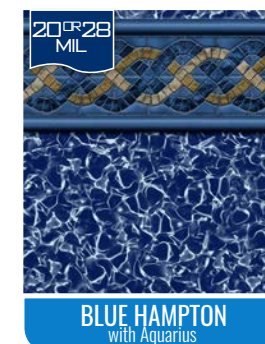

Note: Patterns are representation of the liners, see vinyl samples to ensure color accuracy.