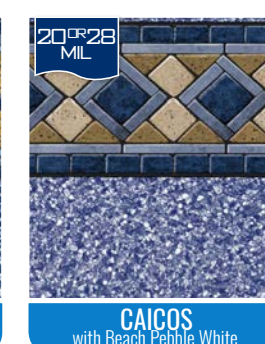

Note: Patterns are representation of the liners, see vinyl samples to ensure color accuracy.