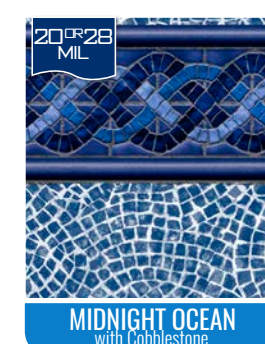

Note: Patterns are representation of the liners, see vinyl samples to ensure color accuracy.