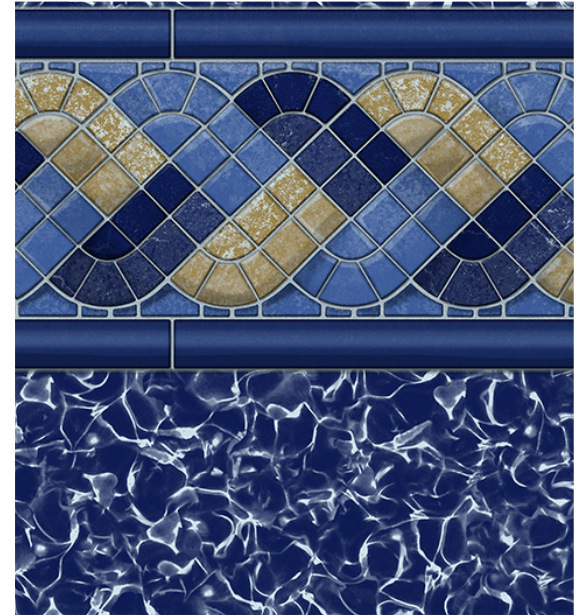

LINER SHOWN: ROYAL SAPPHIRE FULL FLOOR

Oxford with Aquarius HD
Destination Series / 28 Mil

Los Cabos with Aquarius
Signature Series / Free 28/20 Mil Upgrade

Blue Hampton with Aquarius
Destination Series / 28 or 20 Mil