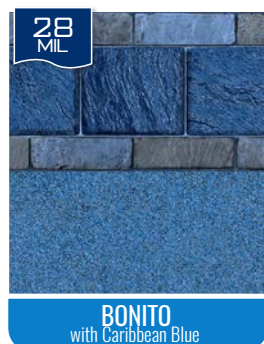

Note: Patterns are representation of the liners, see vinyl samples to ensure color accuracy.