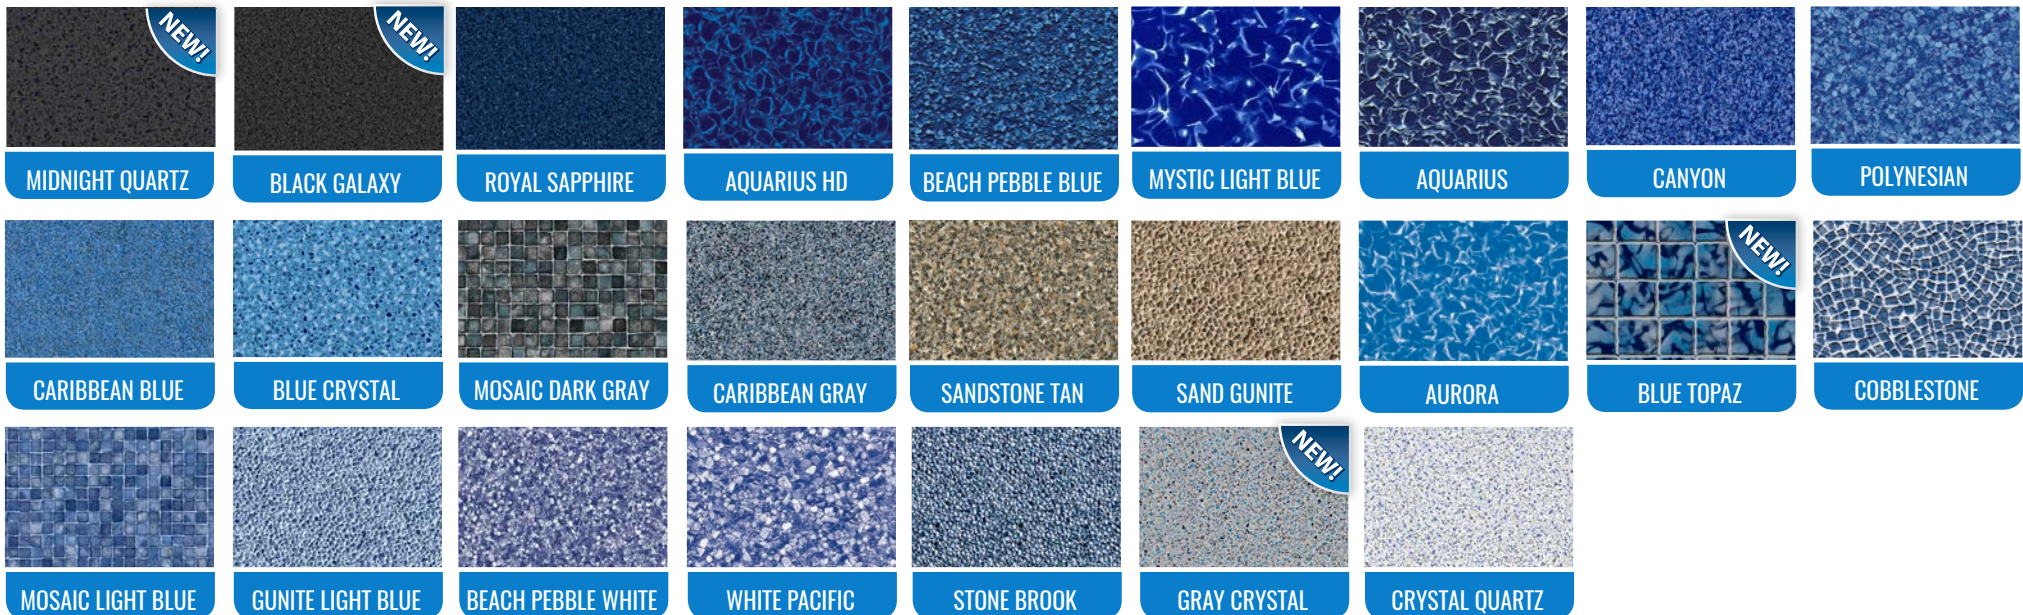

LINER SHOWN: SOUTH BEACH

Note: Patterns are representation of the liners, see vinyl samples to ensure color accuracy.

Sunset Beach with Mosaic Light Blue
Signature Plus Series / Free 28/28 Mil Upgrade

Ocean Beach with Mosaic Light Blue
Signature Plus Series / Free 28/28 Mil Upgrade

Note: Patterns are representation of the liners, see vinyl samples to ensure color accuracy.

LINER SHOWN: CAICOS

WHITESAND

SHIMMER IN THE SUN!

Crisp, bright and pristine, these uniquely designed concepts conjure tropic vistas of bleached beaches reminiscent of some of the white hot spot destinations south of the equator or in the remotest sections of the Caribbean. Clear, clean lines staggered by textured patterns and contrasted by specks of blues and grays over a bright background of white make these options fresh and fun.

Note: Patterns are representation of the liners, see vinyl samples to ensure color accuracy.

LINER SHOWN: WHITEHAVEN

LINER SHOWN: LOS CABOS

FULL FLOOR PATTERNS & Sure-Step™

The below patterns are available with no Tile Border at no additional upcharge. These patterns are also available with Sure-Step™. Sure-Step™ material is specifically designed to add texture and durability where your liner needs it most! An upgrade charge does apply for Sure-Step™ material.

Note: Patterns are representation of the liners, see vinyl samples to ensure color accuracy.

LINER SHOWN: CARIBBEAN GRAY FULL FLOOR

FULL FLOOR EXCLUSIVE PATTERNS

New! Midnight Quartz Full Floor
Full Floor Exclusive / 28 Mil