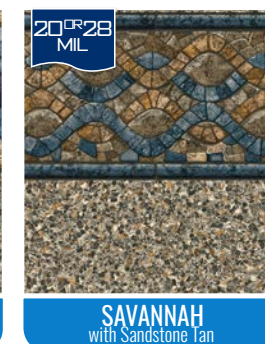

Note: Patterns are representation of the liners, see vinyl samples to ensure color accuracy.