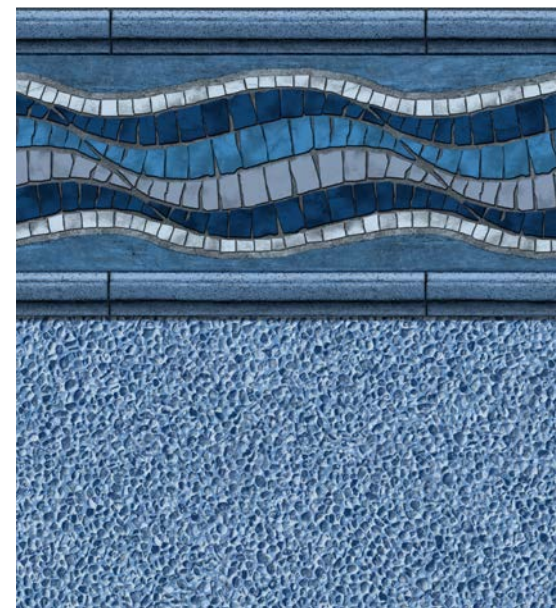

Santa Barbara with Gunite Light Blue
Signature Plus Series / Free 28/28 Mil Upgrade