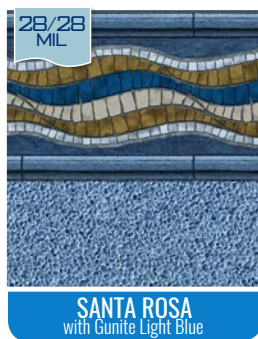

Note: Patterns are representation of the liners, see vinyl samples to ensure color accuracy.