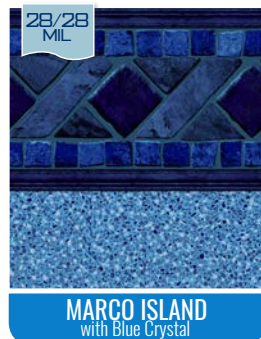

AVAILABLE IN 28/28 MIL

These patterns receive a 28 Mil upgrade in both wall & floor at no additional cost.

Note: Patterns are representation of the liners, see vinyl samples to ensure color accuracy.

LINER SHOWN: MOSAIC LIGHT BLUE FULL FLOOR