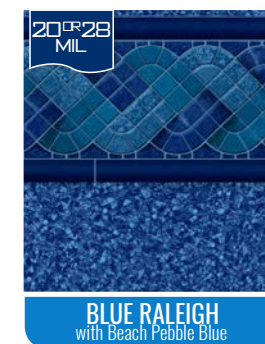

Note: Patterns are representation of the liners, see vinyl samples to ensure color accuracy.