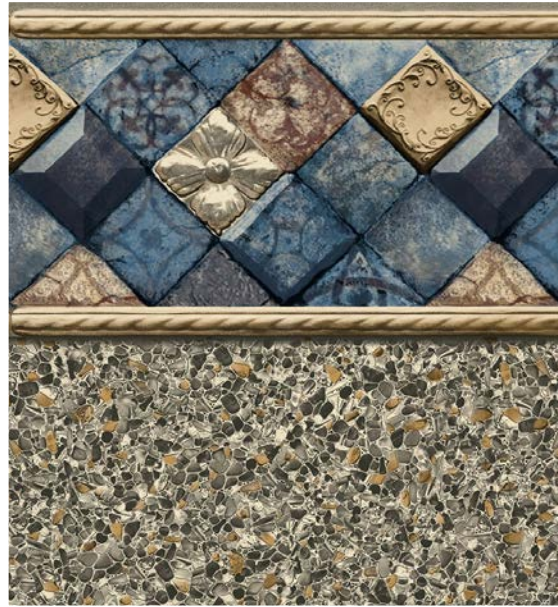

Scottsdale with Sandstone Tan
Destination Series / 28 or 20 Mil