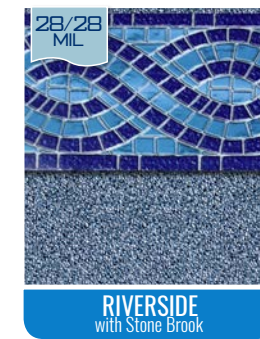

AVAILABLE IN 28/28 MIL

These patterns receive a 28 Mil upgrade in both wall & floor at no additional cost.

Note: Patterns are representation of the liners, see vinyl samples to ensure color accuracy.

LINER SHOWN: MOSAIC LIGHT BLUE FULL FLOOR