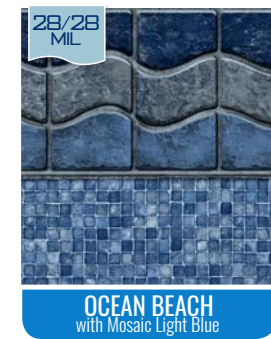

AVAILABLE IN 28/28 MIL

These patterns receive a 28 Mil upgrade in both wall & floor at no additional cost.

Note: Patterns are representation of the liners, see vinyl samples to ensure color accuracy.

LINER SHOWN: MOSAIC LIGHT BLUE FULL FLOOR